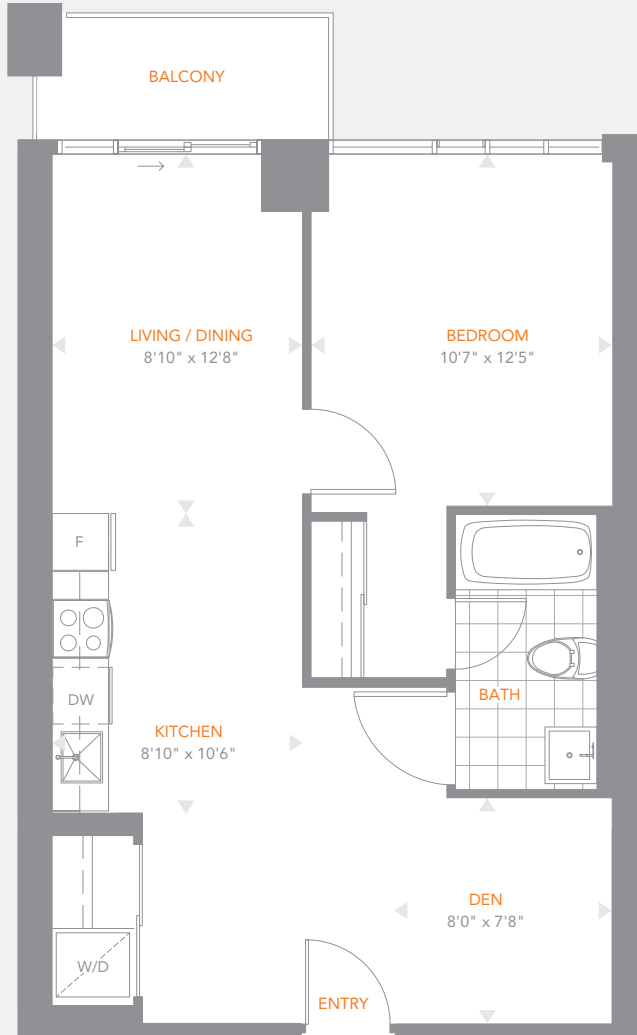

RESIDENCE 21

ONE BEDROOM + DEN (FLOORS 5-7)

708 TOTAL SQ. FT.

665 SQ. FT. + BALCONY (43 SQ. FT.)